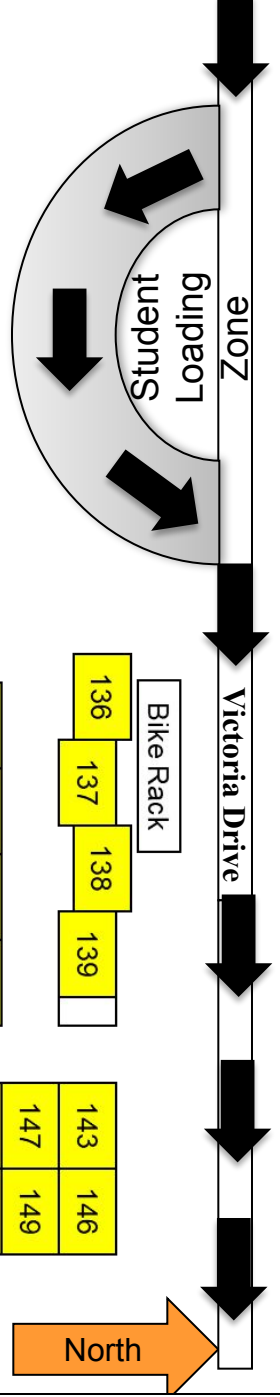

Nellie N. Coffman Site Map

Staff Parking

Gate Entrance

504
503
502
501

405
404
403
402
401

Volleyball and Tennis Courts

Basketball and Tennis Courts

Bike Rack

136
137
138
139

123
134
133
132
131
122
Library
Store Room

Psych 112	Speech 114
ASB	Book Room
Staff Lounge 106A 109	
Computer Lab. 105	Recording Studio 104

Boys P.E. 316.

Girls P.E. 329

332

Multi-Purpose Room

341

Custodian Office

Stage

306

Stage

Kitchen

Cougar Club House

ADMINISTRATION BUILDING MAIN OFFICE

Parking

143	146
147	149
152	151
Girls Storage	Storage
157	158
160	162
166	163

219
218
217
215
213
207
Boys
Girls

225
226

201	202
206	203
205	204

Rear Parking and Delivery

Bus Turnout

35th Avenue